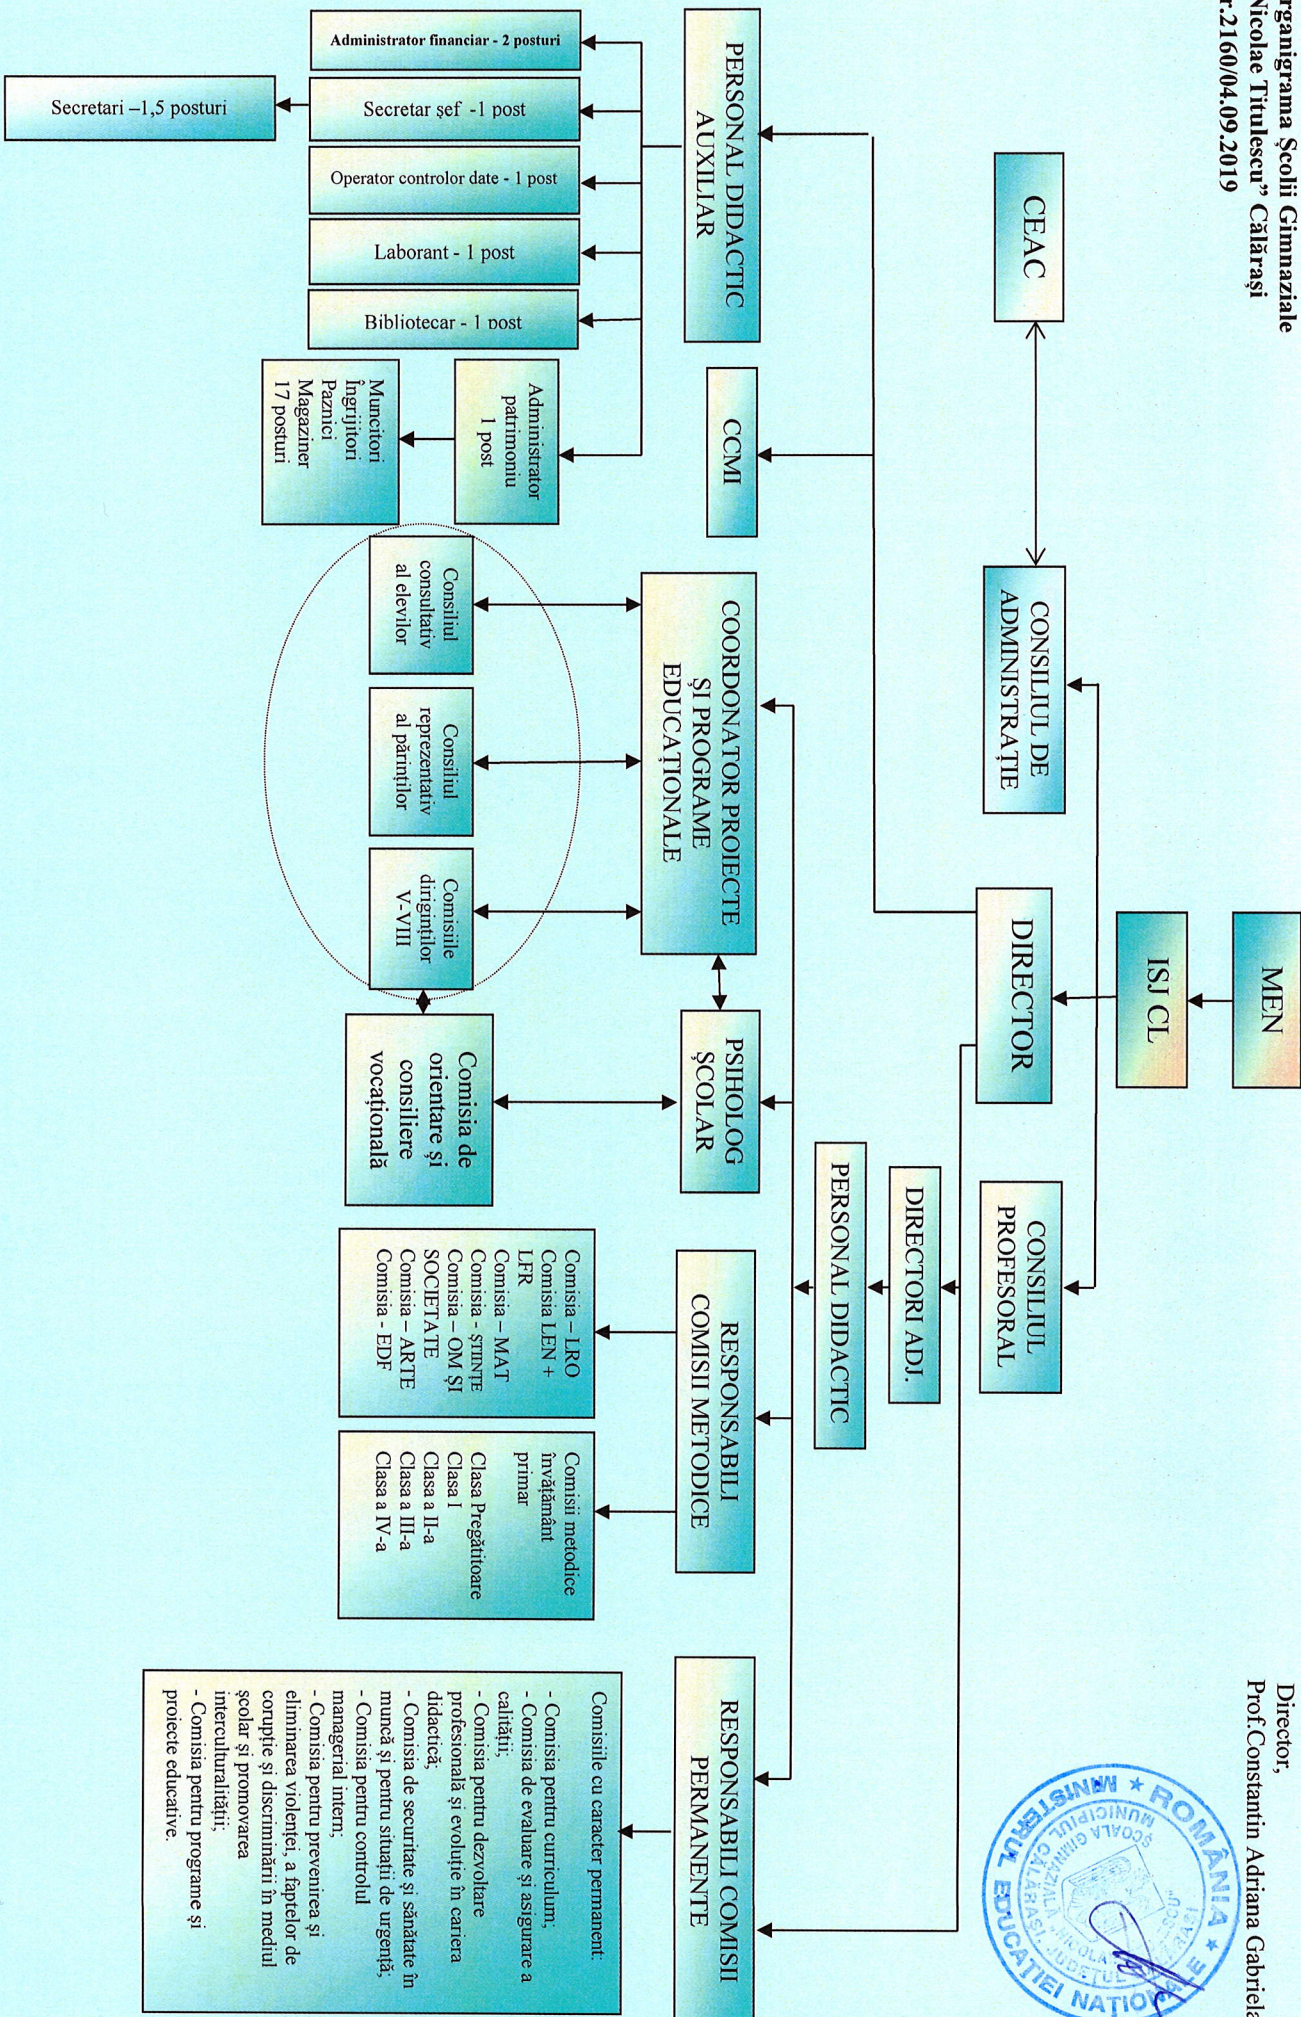

Director,
 Prof. Constanțin Adriana Gabriela

Obs: Total norme personal didactic - 80,31